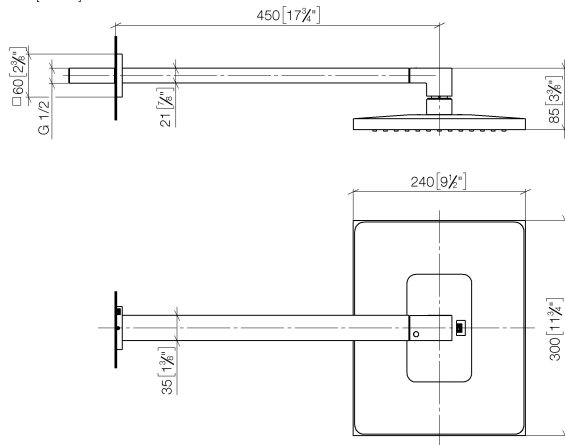

Rain shower with wall fixing 300 x 240 mm - Brushed Platinum

IMO

28 765 980

- 450mm projection
- rain shower 300 x 240mm
- PURE RAIN, max. flow rate 20 l/min (at 3 bar)
- Function from: 12 l/min
- rosette 60 x 60 mm
- 1/2" connection
- with anti-scale system
- quick clearing
- WRAS 1707033

Fits: IMO, MEM, CL.1

Product change as of 1st April 2024: max. flow 20l/min

	Brushed Platinum	28 765 980-06
	Chrome	28 765 980-00
	Platinum	28 765 980-08
	Brushed Light Gold	28 765 980-27
	Brushed Durabronze (23kt Gold)	28 765 980-28
	Matte Black	28 765 980-33
	Brushed Chrome	28 765 980-93
	Brushed Dark Platinum	28 765 980-99

Recommended miscellaneous

- Concealed wall elbow -** 35 085 970 90
- max. recess depth 163 mm
 - min. recess depth 90 mm

28 765 980

mm [inches]

Certificates

LGA_29229.

WRAS_2212012.

LGA_38662.

28 765 980

Spare parts list

No.	Item Number	Name	Quantity used	Delivery time
1	04 30 31 032 00 90	fixing set	1	2
2	09 30 11 160 90	disc	1	2
3	09 31 11 084 90	pin	2	2
4	09 31 11 099 90	pin	1	2
5	09 27 98 016-06	rosette	1	10
6	04 28 22 247 20-06	pipe	1	10
7	90 14 10 011 00 90	seal	1	2
8	09 31 11 040 90	pin	1	2
9	90 31 20 087 00-06	plug	1	10
10	09 31 11 036 90	pin	1	2
11	09 17 01 180-06	connection	1	10
12	04 12 05 063 00-06	shower	1	10