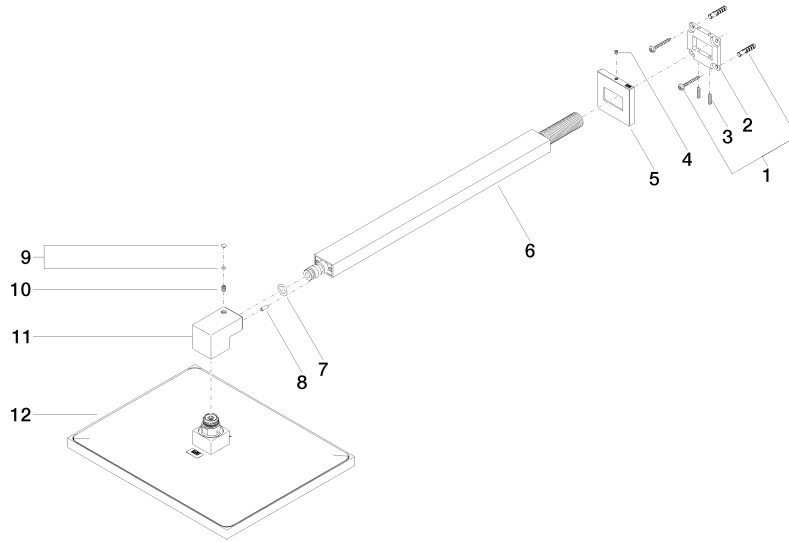

Rain shower with wall fixing 300 x 240 mm - Brushed Platinum

IMO

28 765 980

- 450mm projection
- rain shower 300 x 240mm
- PURE RAIN, max. flow rate 20 l/min (at 3 bar)
- Function from: 12 l/min
- rosette 60 x 60 mm
- 1/2" connection
- with anti-scale system
- quick clearing
- WRAS 1707033

Recommended miscellaneous

- Concealed wall elbow -** 35 085 970 90
- max. recess depth 163 mm
 - min. recess depth 90 mm

28 765 980

mm [inches]

Certificates

LGA_29229.

WRAS_2212012.

LGA_38662.

28 765 980

Spare parts list

No.	Item Number	Name	Quantity used	Delivery time
1	04 30 31 032 00 90	fixing set	1	2
2	09 30 11 160 90	disc	1	2
3	09 31 11 084 90	pin	2	2
4	09 31 11 099 90	pin	1	2
5	09 27 98 016-06	rosette	1	10
6	04 28 22 247 20-06	pipe	1	10
7	90 14 10 011 00 90	seal	1	2
8	09 31 11 040 90	pin	1	2
9	90 31 20 087 00-06	plug	1	10
10	09 31 11 036 90	pin	1	2
11	09 17 01 180-06	connection	1	10
12	04 12 05 063 00-06	shower	1	10